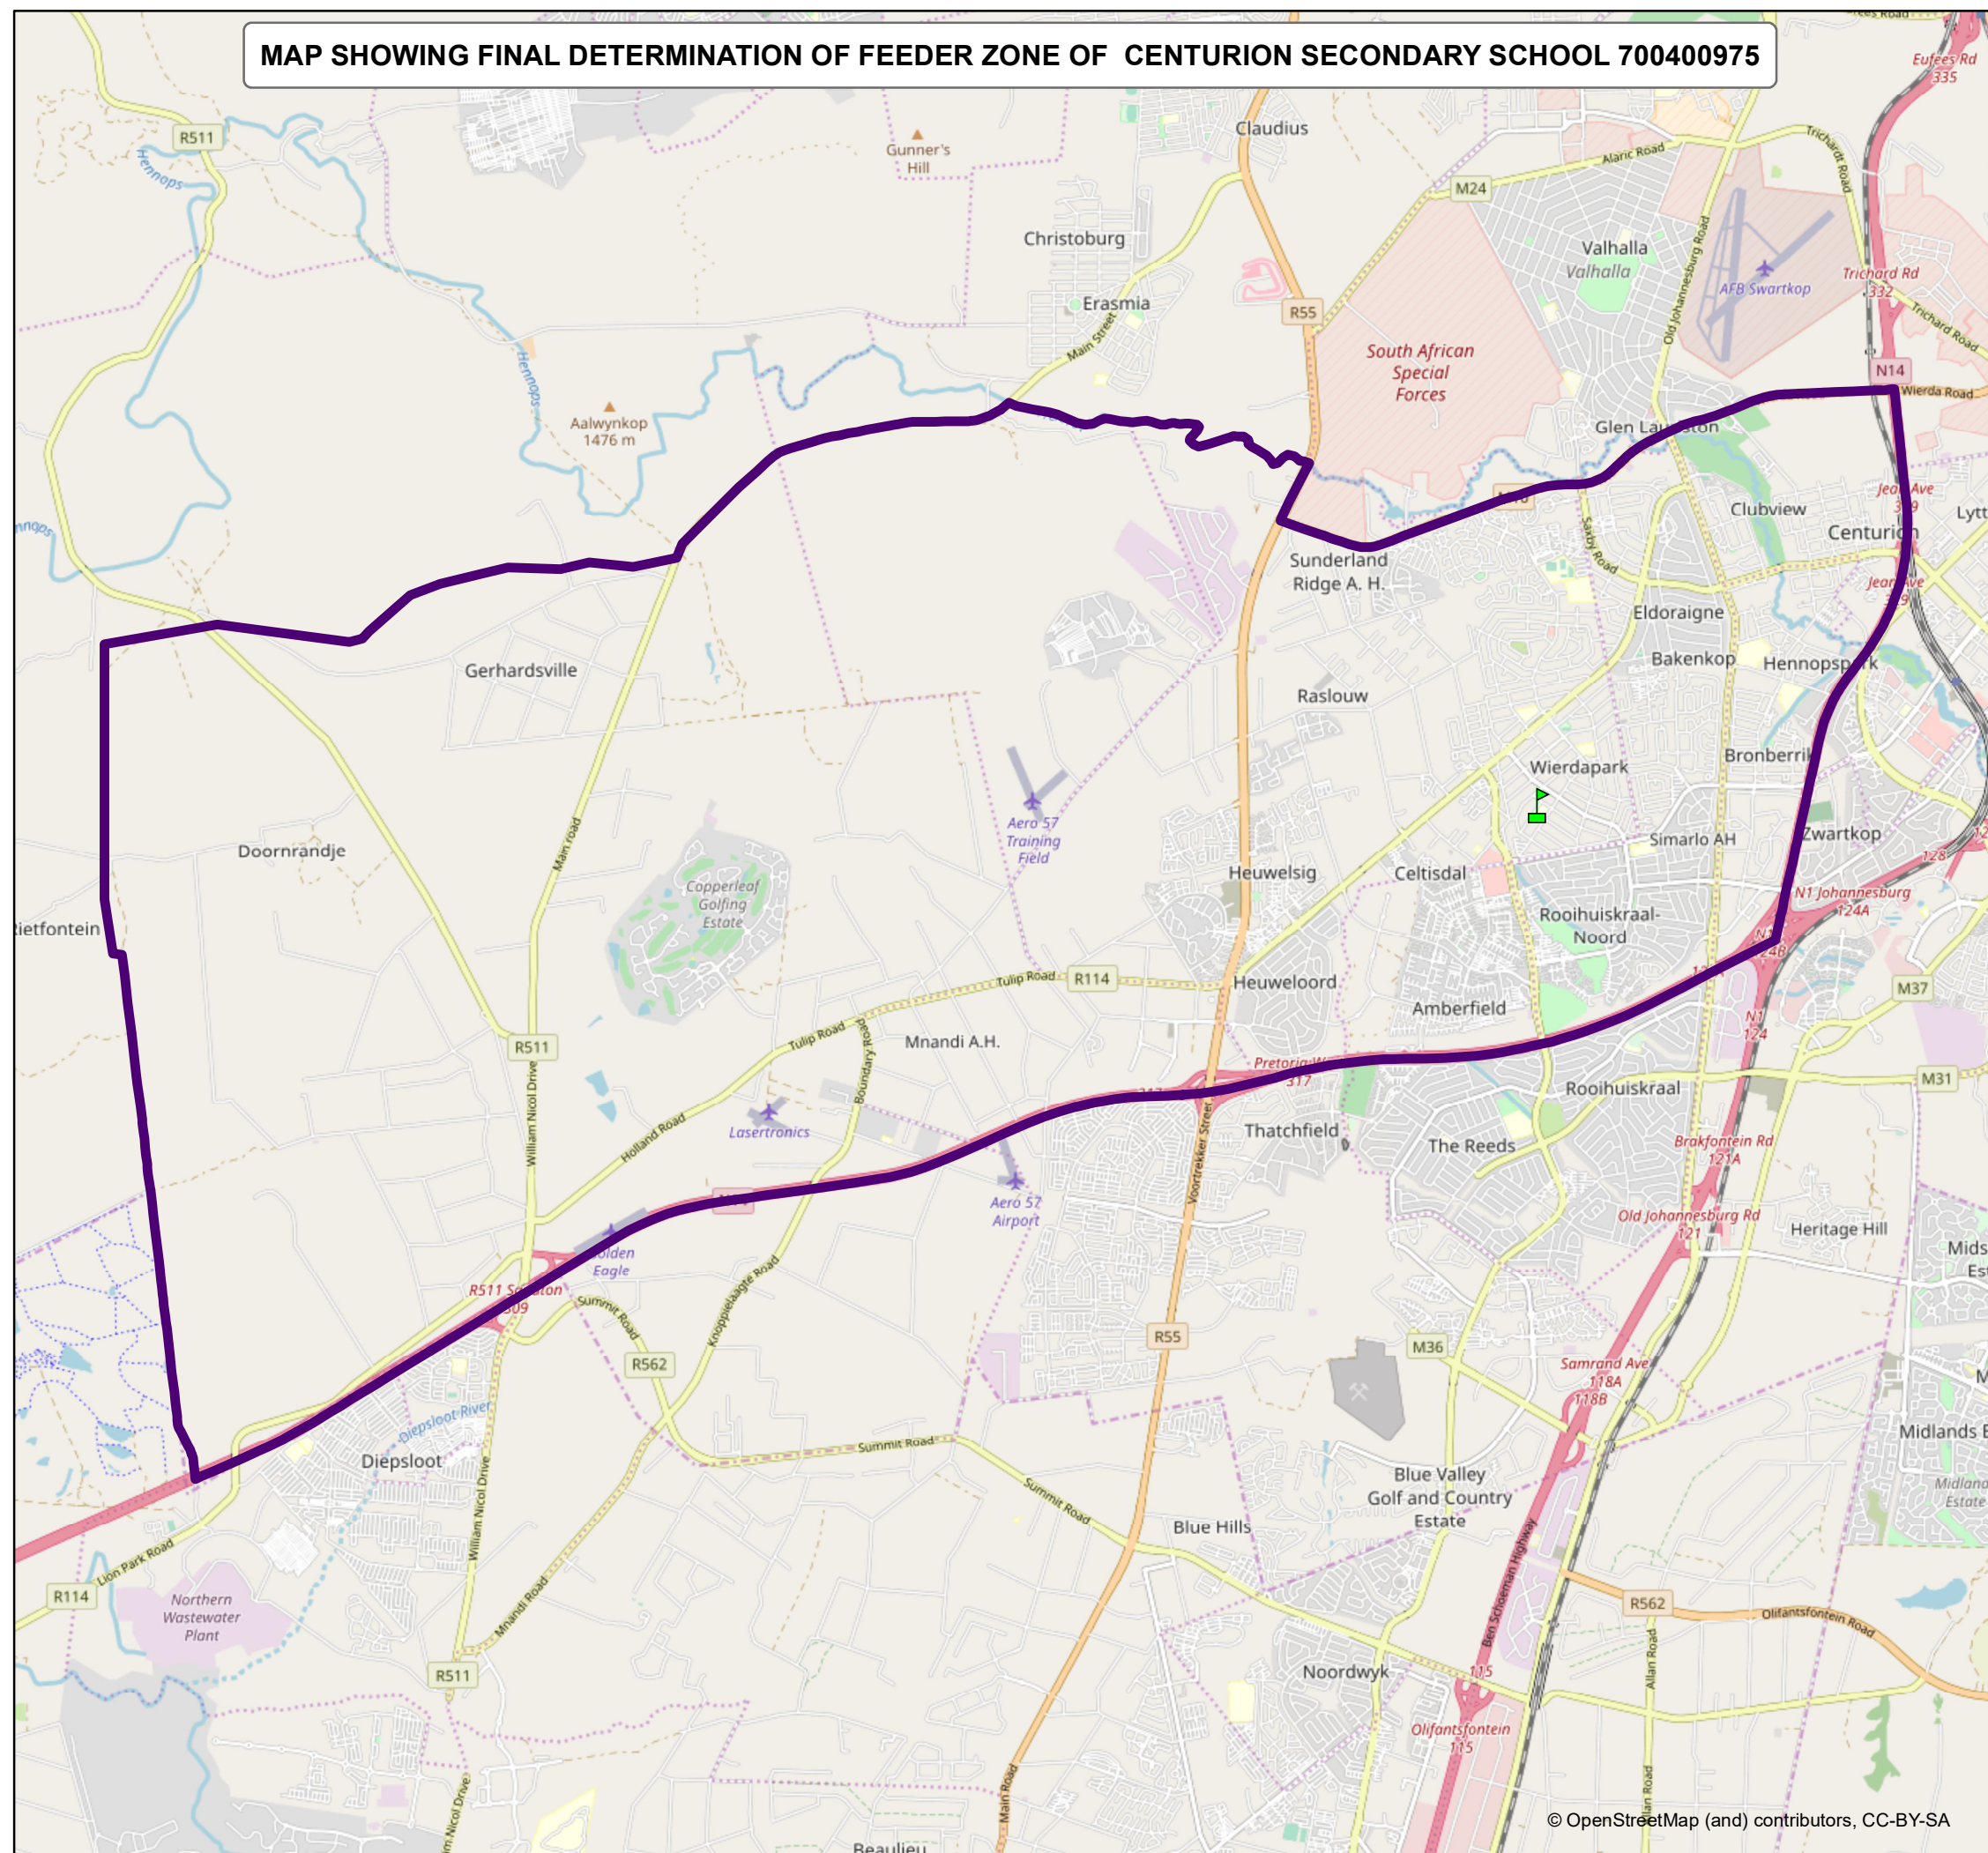

**MAP SHOWING FINAL DETERMINATION OF FEEDER ZONE OF CENTURION SECONDARY SCHOOL 700400975**

**DISTRICT: TSHWANE SOUTH**  
**INSTITUTION:**  
**CENTURION SECONDARY SCHOOL**  
**EMIS NUMBER: 700400975**

CIRCUIT NUMBER: 1  
 CLUSTER NUMBER: 2

ADDRESS:  
 939  
 HENDRIK STREET  
 WIERDAPARK  
 CENTURION  
 PRETORIA

LATITUDE: -25.865018  
 LONGITUDE: 28.142251

SCHOOL  
 FEEDER ZONE

Production date: May 2019  
 Prepared by: EMIS

Data Sources:  
 OpenStreetMap and Contributors  
 Gauteng Department of Education